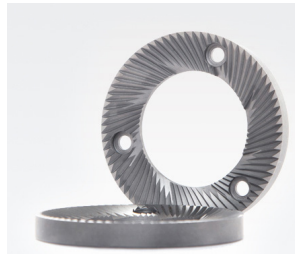

K8 Silenzio

THE CLASSICS

MOTOR 400 W
BURRS Ø 83 MM

KEY SPECIFICATIONS

Motor output	400	W
Revolutions per minute	1,300	rpm
Ø Burrs	flat 3.3	in
Espresso point production	33	lb/h
Hopper capacity	3.74	lb
Height x width x depth	25 x 8.46 x 15.74	in
Net weight	28.6	lb

**SILENZIO
SYSTEM**

KEY FEATURES

- ◆ “Parallel System” grind regulator lock
- ◆ Motor with fan
- ◆ Aluminum star doser with high efficiency sweepers
- ◆ Full aluminum grinding collar adjustment
- ◆ Aluminum portafilter rest
- ◆ Auto-Stop