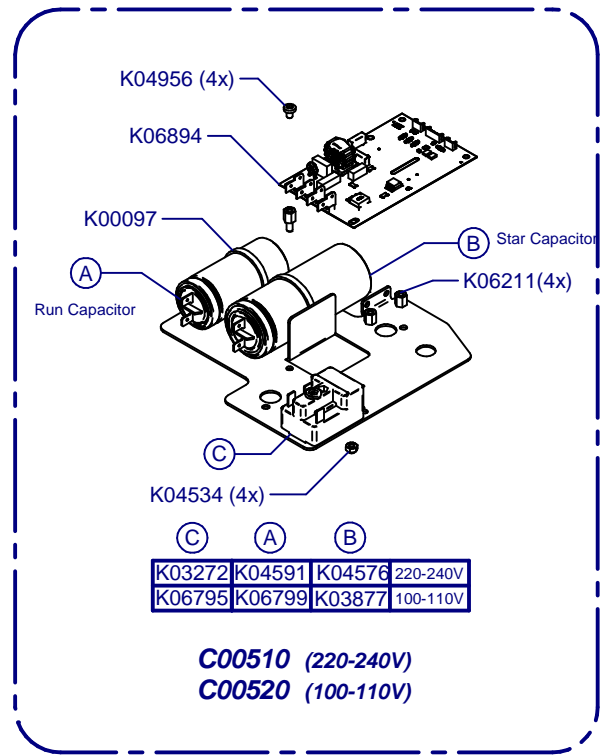

Placa Base / Mother Board