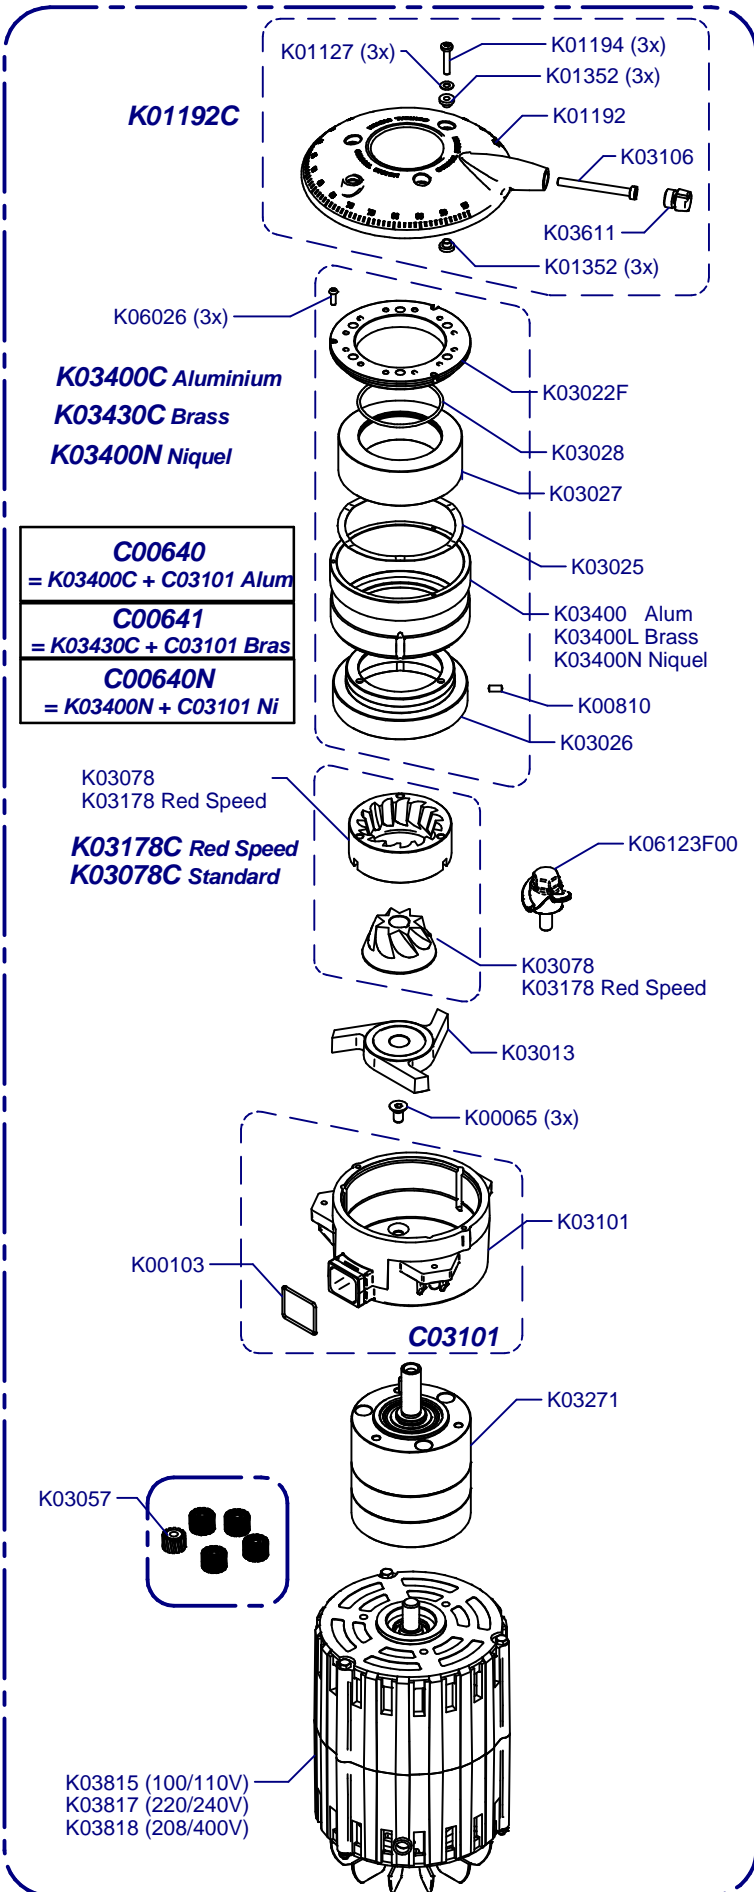

E10 Essential Master Conic On Demand

Updated 20/04/2022

E10 Essential Master Conic On Demand

Updated 20/04/2022

Tolva Café / Coffee Hopper

Horquilla / Fork

Portafilter Detector

Cover / Cover

E10 Essential Master Conic On Demand

Updated 20/04/2022

Molienda / Grind

Placa Base / Mother Board

Sis. Paralel / Parallel Sys.

Sis. Punto a Punto / Stepped Sys.