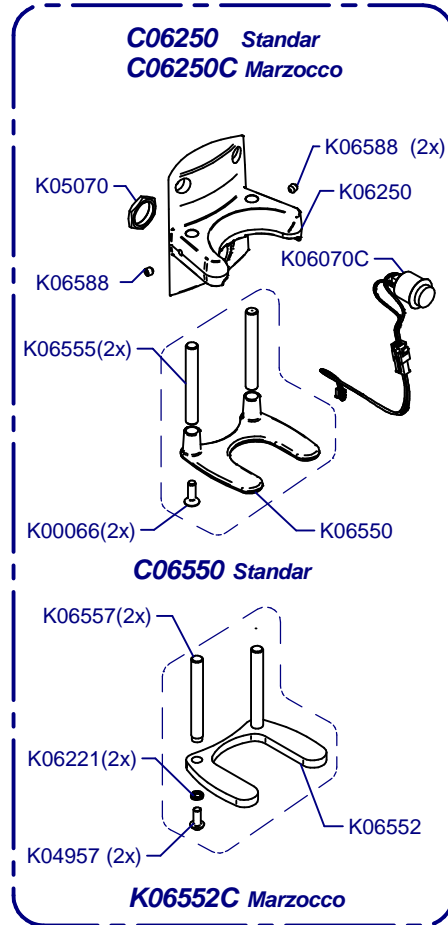

E10 Essential Master Conic On Demand

Updated 20/04/2022

E10 Essential Master Conic On Demand

Updated 20/04/2022

Tolva Café / Coffee Hopper

Horquilla / Fork

Portafilter Detector

Cover / Cover

E10 Essential Master Conic On Demand

Updated 20/04/2022

Molienda / Grind

Placa Base / Mother Board

Sis. Paralel / Parallel Sys.

Sis. Punto a Punto / Stepped Sys.