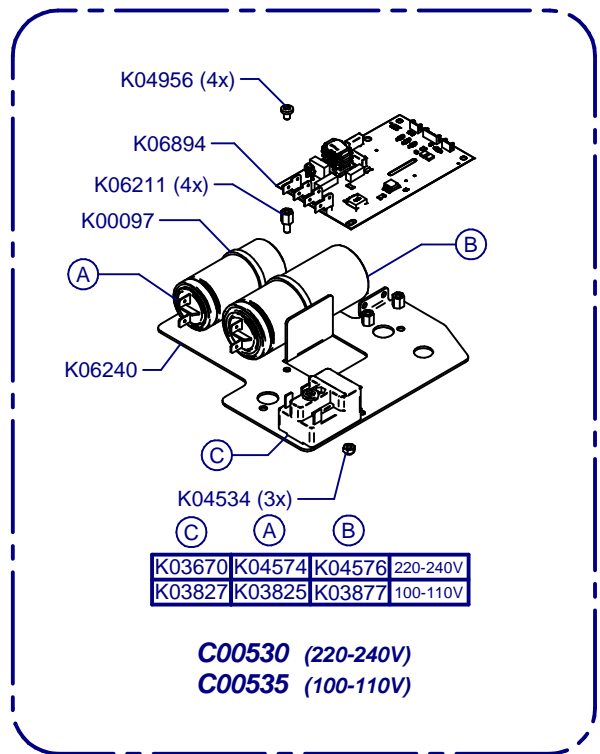

E10 Essential Master Conic On Demand

Updated 20/04/2022

E10 Essential Master Conic On Demand

Updated 20/04/2022

Tolva Café / Coffee Hopper

Horquilla / Fork

Portafilter Detector

Cover / Cover

E10 Essential Master Conic On Demand

Updated 20/04/2022

Molienda / Grind

Placa Base / Mother Board

Sis. Paralel / Parallel Sys.

Sis. Punto a Punto / Stepped Sys.