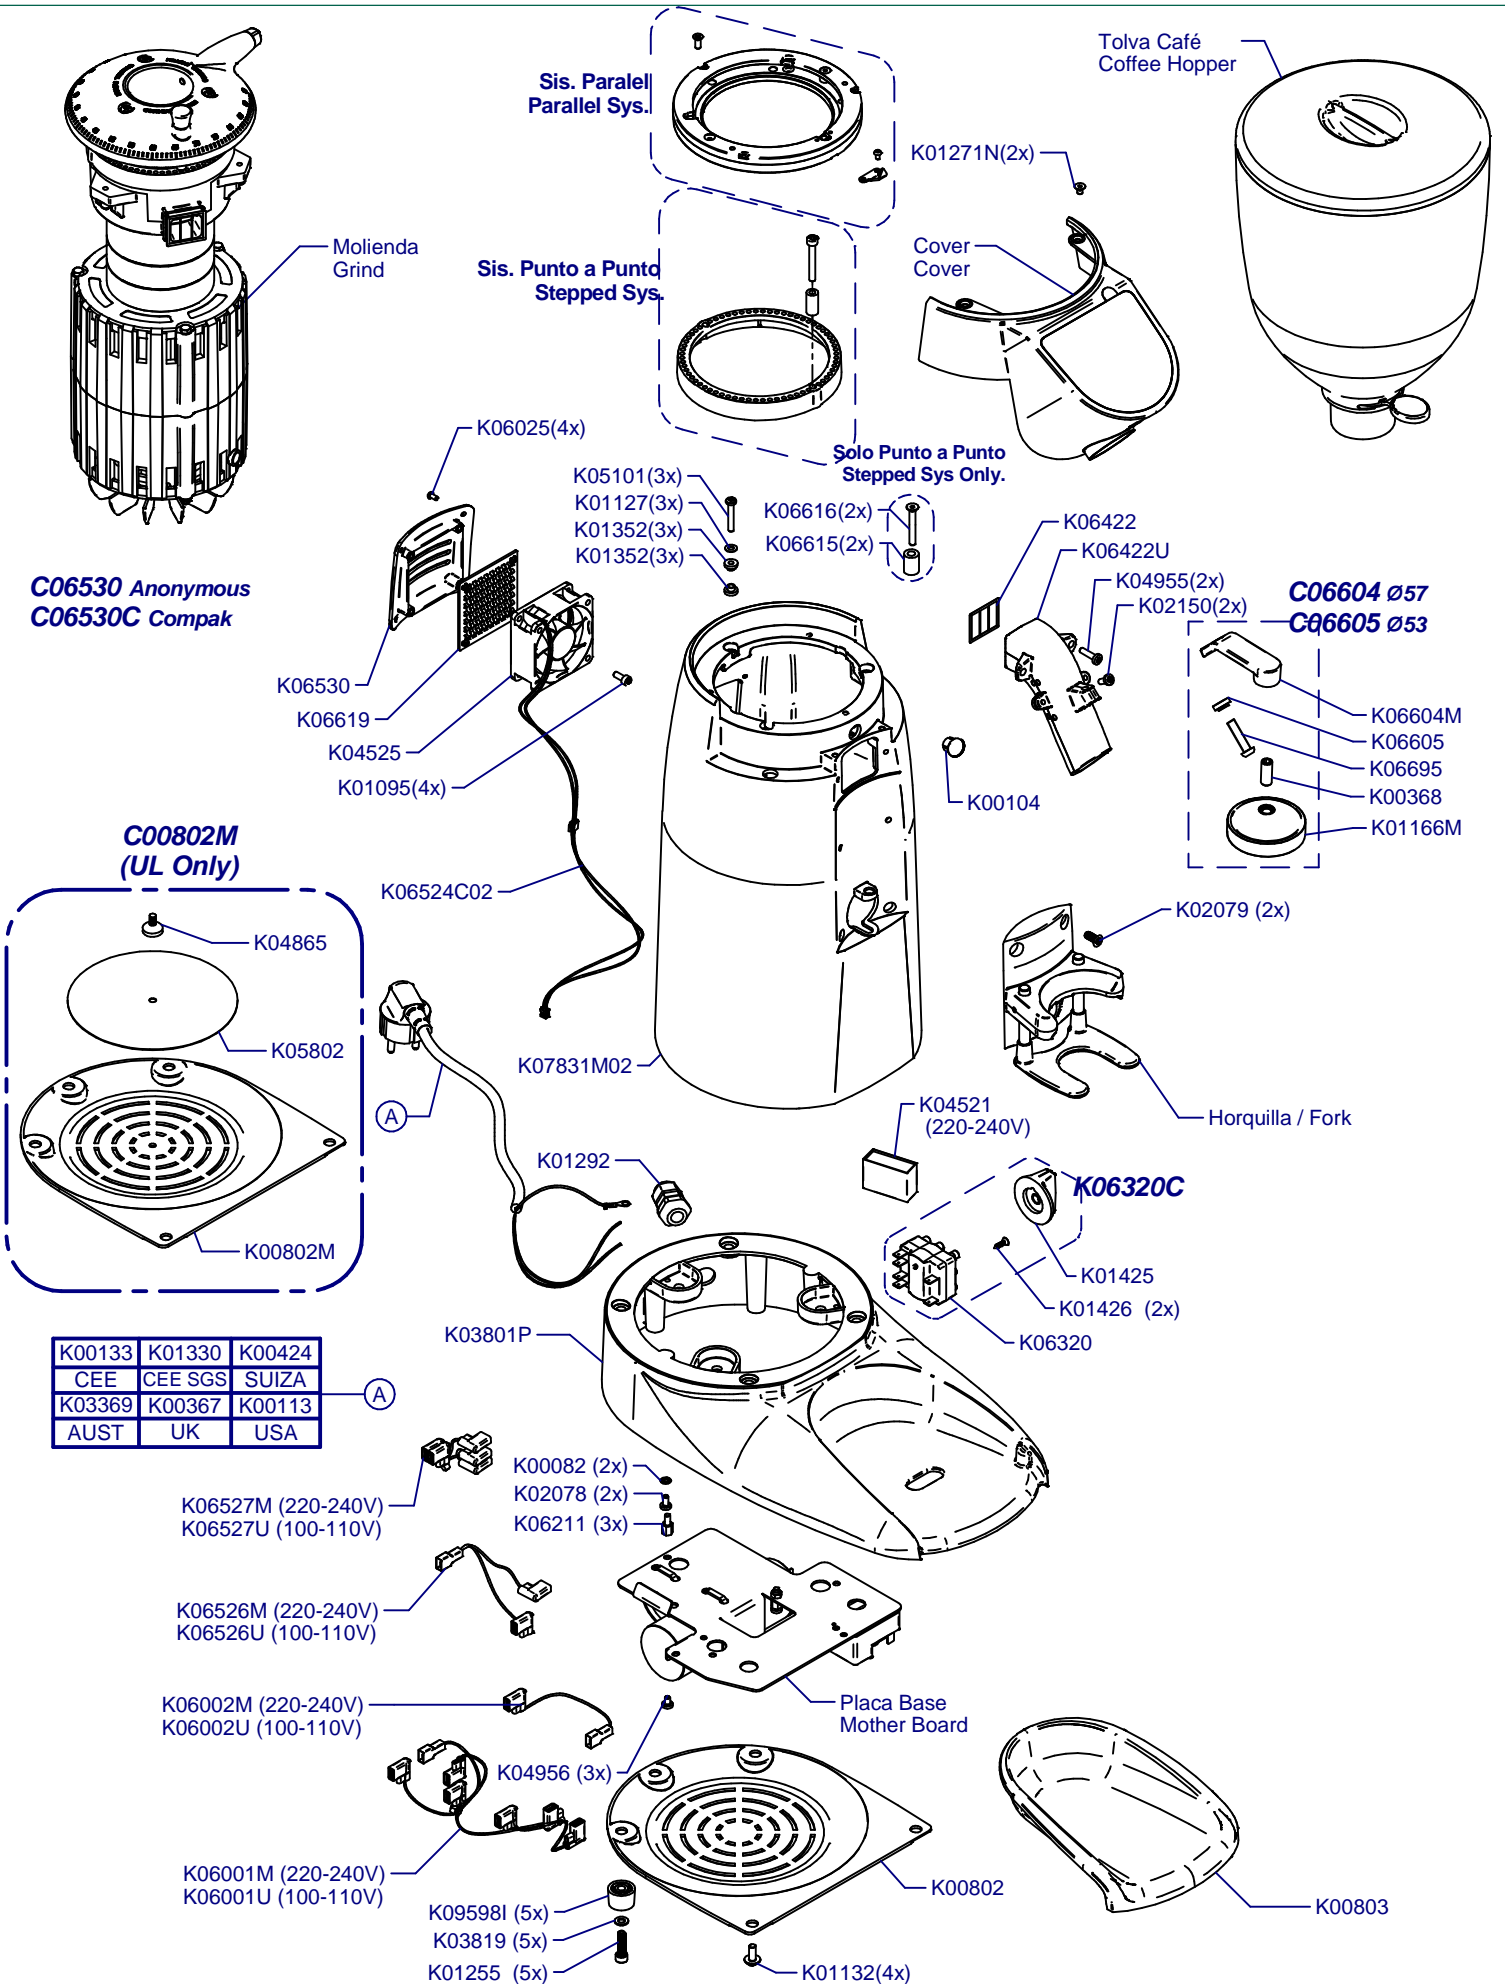

E10 Essential Master Conic On Demand

Updated 20/04/2022

E10 Essential Master Conic On Demand

Updated 20/04/2022

Tolva Café / Coffee Hopper

Horquilla / Fork

Portafilter Detector

Cover / Cover

E10 Essential Master Conic On Demand

Updated 20/04/2022

Molienda / Grind

Placa Base / Mother Board

Sis. Paralel / Parallel Sys.

Sis. Punto a Punto / Stepped Sys.