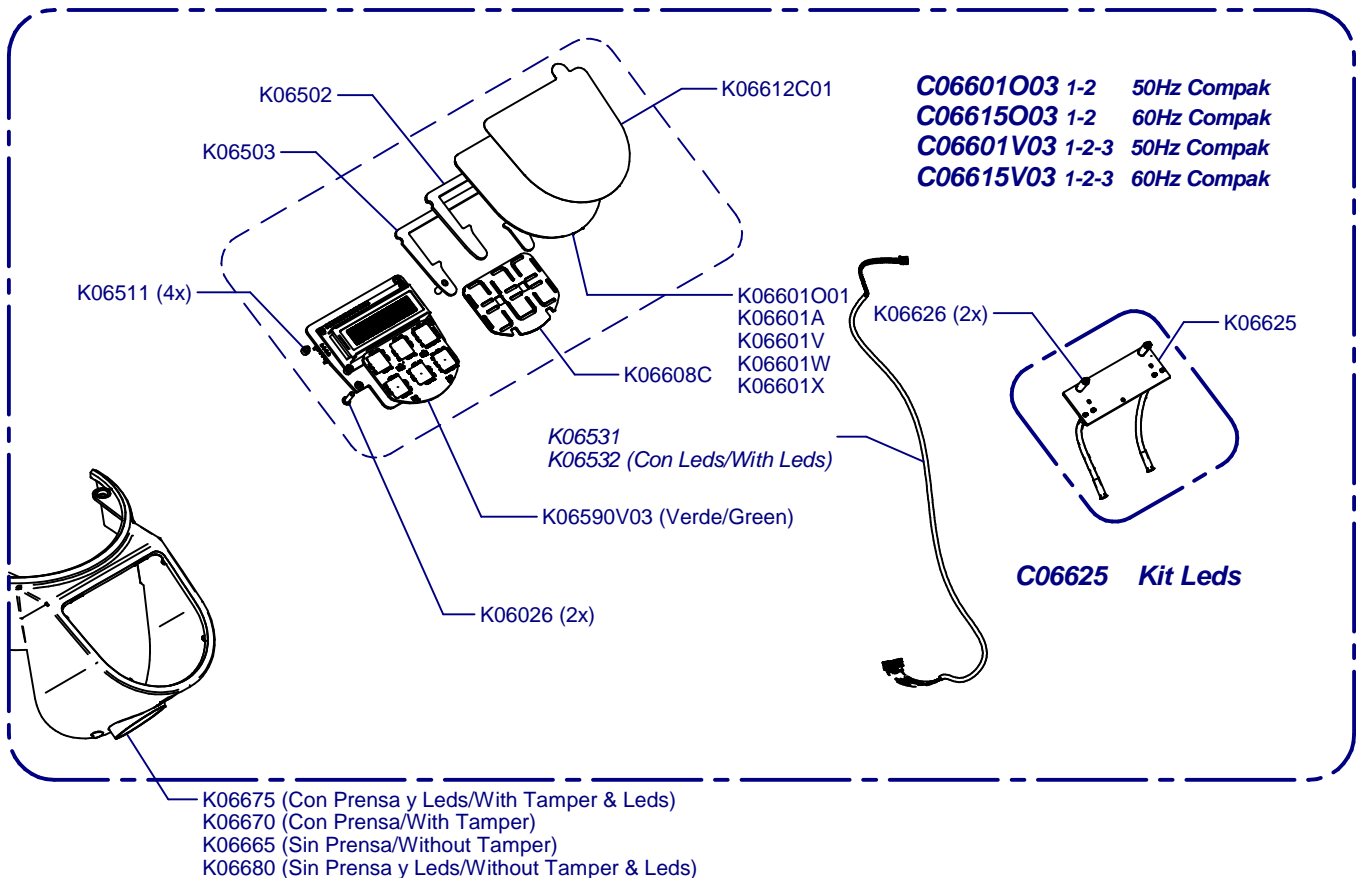

E10 Essential Master Conic On Demand

Updated 20/04/2022

E10 Essential Master Conic On Demand

Updated 20/04/2022

Tolva Café / Coffee Hopper

Horquilla / Fork

Portafilter Detector

Cover / Cover

E10 Essential Master Conic On Demand

Updated 20/04/2022

Molienda / Grind

Placa Base / Mother Board

Sis. Paralel / Parallel Sys.

Sis. Punto a Punto / Stepped Sys.