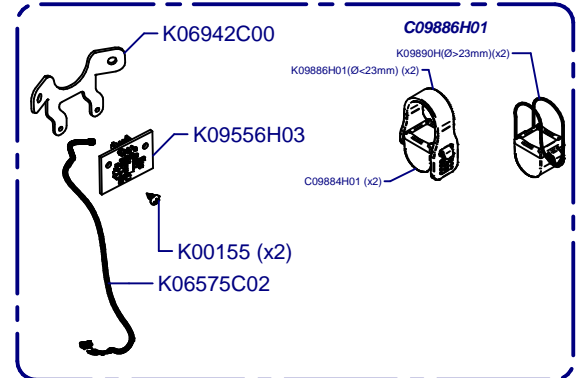

E10 Essential Master Conic On Demand

Updated 20/04/2022

E10 Essential Master Conic On Demand

Updated 20/04/2022

Tolva Café / Coffee Hopper

Horquilla / Fork

Portafilter Detector

Cover / Cover

E10 Essential Master Conic On Demand

Updated 20/04/2022

Molienda / Grind

Placa Base / Mother Board

Sis. Paralel / Parallel Sys.

Sis. Punto a Punto / Stepped Sys.