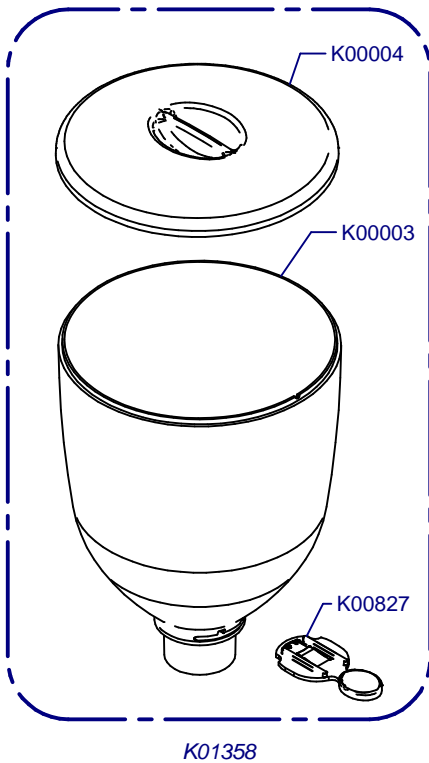

E10 Essential Master Conic On Demand

Updated 20/04/2022

E10 Essential Master Conic On Demand

Updated 20/04/2022

Tolva Café / Coffee Hopper

Horquilla / Fork

Portafilter Detector

Cover / Cover

E10 Essential Master Conic On Demand

Updated 20/04/2022

Molienda / Grind

Placa Base / Mother Board

Sis. Paralel / Parallel Sys.

Sis. Punto a Punto / Stepped Sys.