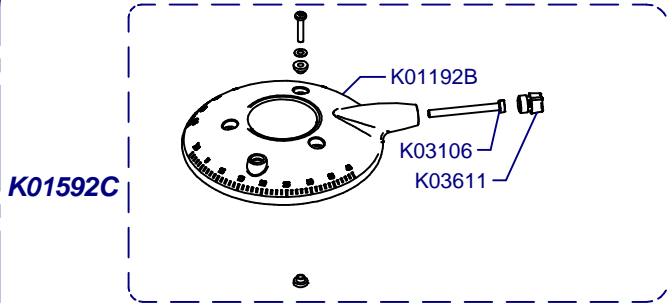

**C06625 Kit Leds**

Solo sin Balanza / Only without Scale

- K06675 (Con Prensa y Leds/With Tamper & Leds)
- K06670 (Con Prensa/With Tamper)
- K06665 (Sin Prensa/Without Tamper)
- K06680 (Sin Prensa y Leds/Without Tamper & Leds)

- K06531
- K06532 Con Leds/With Leds
- K06534 Con Balanza/ With Scale

**Molienda / Grind**

C00638 = K03408C + K07102C Alum

C00639 = K03420C + K07102C Bras

C00638N = C03508N + K07102C Ni

**Placa Base / Mother Board**