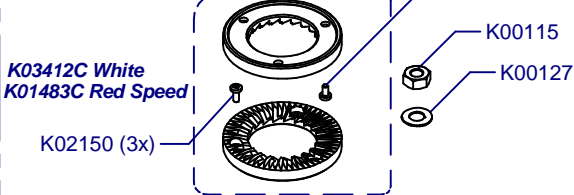

**C06625 Kit Leds**

Solo sin Balanza / Only without Scale

- K06675 (Con Prensa y Leds/With Tamper & Leds)
- K06670 (Con Prensa/With Tamper)
- K06665 (Sin Prensa/Without Tamper)
- K06680 (Sin Prensa y Leds/Without Tamper & Leds)

- K06531
- K06532 Con Leds/With Leds
- K06534 Con Balanza/ With Scale

**Molienda / Grind**

C00638 = K03408C + K07102C Alum

C00639 = K03420C + K07102C Bras

C00638N = C03508N + K07102C Ni

**Placa Base / Mother Board**