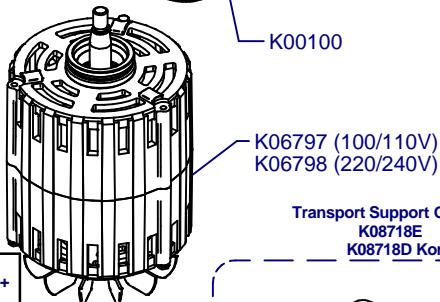

**C06625 Kit Leds**

Solo sin Balanza / Only without Scale

- K06675 (Con Prensa y Leds/With Tamper & Leds)
- K06670 (Con Prensa/With Tamper)
- K06665 (Sin Prensa/Without Tamper)
- K06680 (Sin Prensa y Leds/Without Tamper & Leds)

- K06531
- K06532 Con Leds/With Leds
- K06534 Con Balanza/ With Scale

**Molienda / Grind**

C00638 = K03408C + K07102C Alum

C00639 = K03420C + K07102C Bras

C00638N = C03508N + K07102C Ni

**Placa Base / Mother Board**