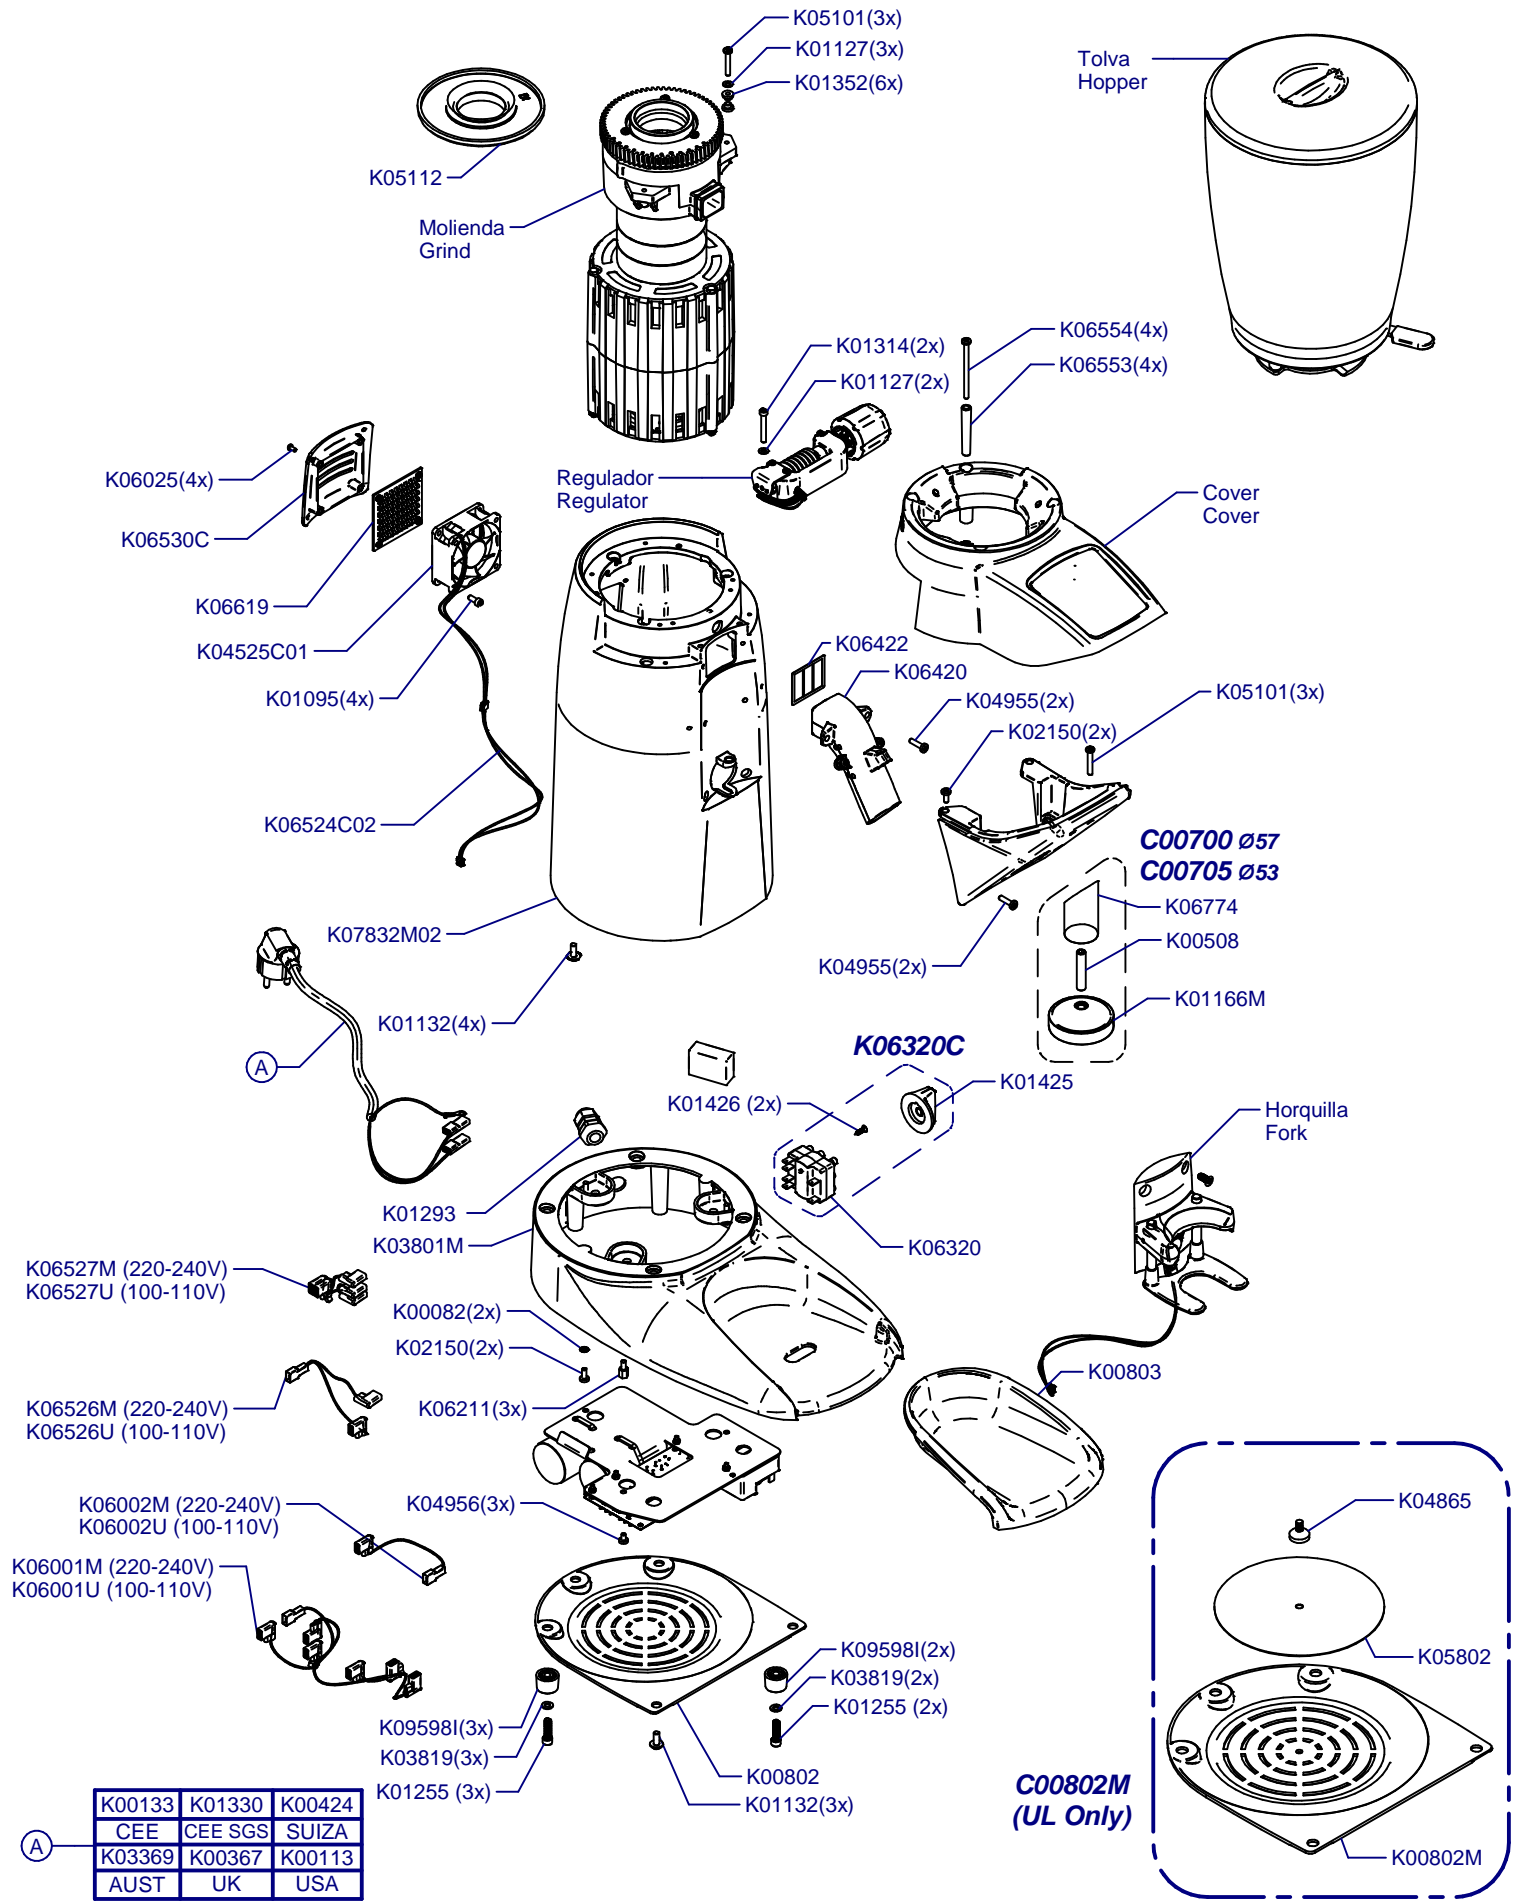

F10 Fresh Master Conic On Demand

Updated 19/04/2022

K00133	K01330	K00424
CEE	CEE SGS	SUIZA
K03369	K00367	K00113
AUST	UK	USA

A

Tolva / Hopper

Horquilla / Fork

Cover / Cover

Regulador / Regulator

Portafilter Detector