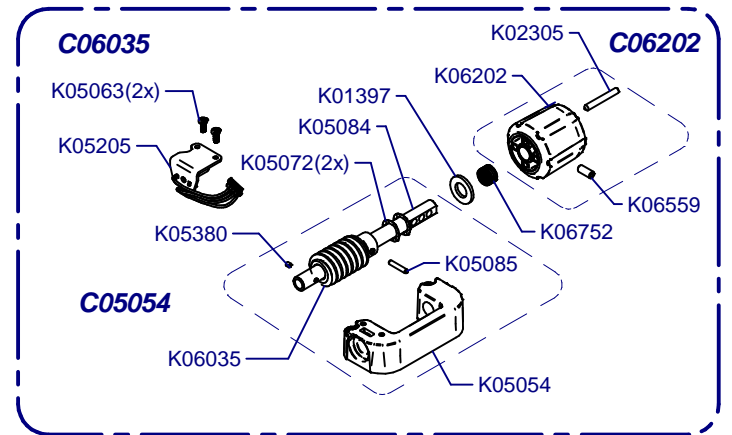

F10 Fresh Master Conic On Demand

Updated 19/04/2022

K00133	K01330	K00424
CEE	CEE SGS	SUIZA
K03369	K00367	K00113
AUST	UK	USA

A

Tolva / Hopper

Horquilla / Fork

Cover / Cover

Regulador / Regulator

Portafilter Detector