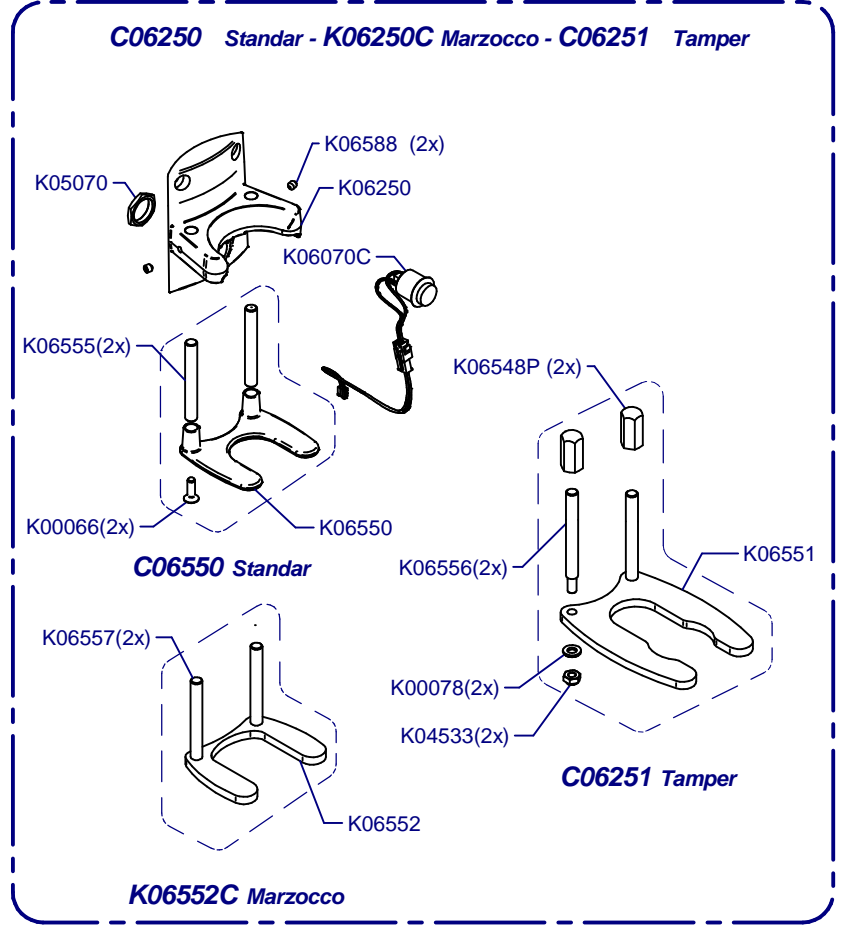

F10 Fresh Master Conic On Demand

Updated 19/04/2022

K00133	K01330	K00424
CEE	CEE SGS	SUIZA
K03369	K00367	K00113
AUST	UK	USA

A

Tolva / Hopper

Horquilla / Fork

Cover / Cover

Regulador / Regulator

Portafilter Detector