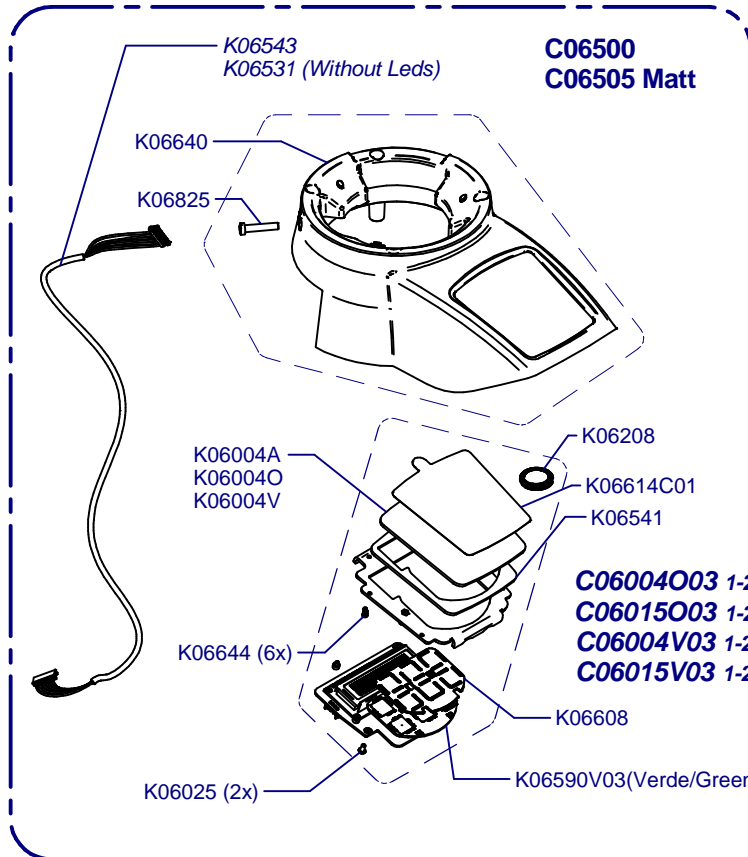

F10 Fresh Master Conic On Demand

Updated 19/04/2022

K00133	K01330	K00424
CEE	CEE SGS	SUIZA
K03369	K00367	K00113
AUST	UK	USA

A

Tolva / Hopper

Horquilla / Fork

Cover / Cover

Regulador / Regulator

Portafilter Detector