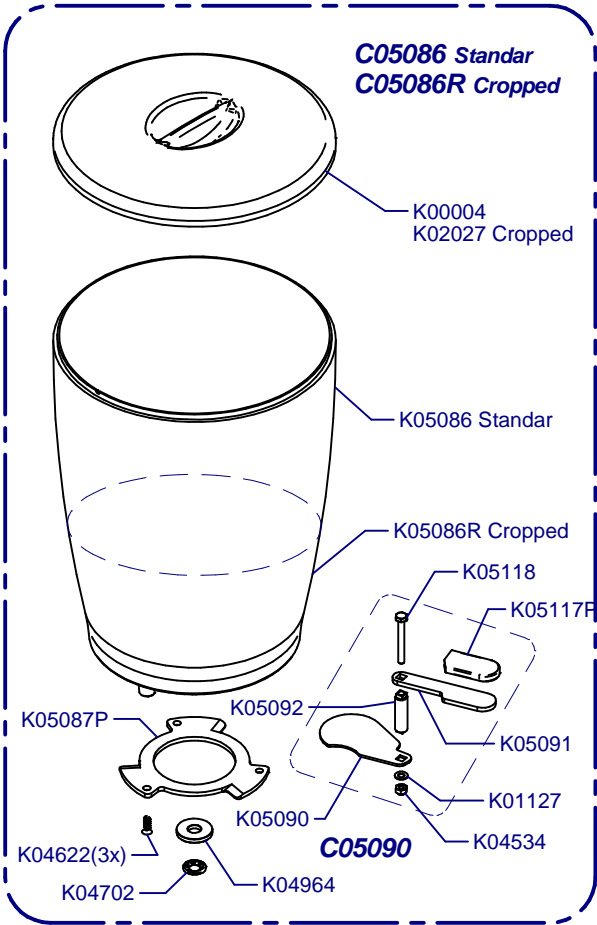

F10 Fresh Master Conic On Demand

Updated 19/04/2022

K00133	K01330	K00424
CEE	CEE SGS	SUIZA
K03369	K00367	K00113
AUST	UK	USA

A

Tolva / Hopper

Horquilla / Fork

Cover / Cover

Regulador / Regulator

Portafilter Detector