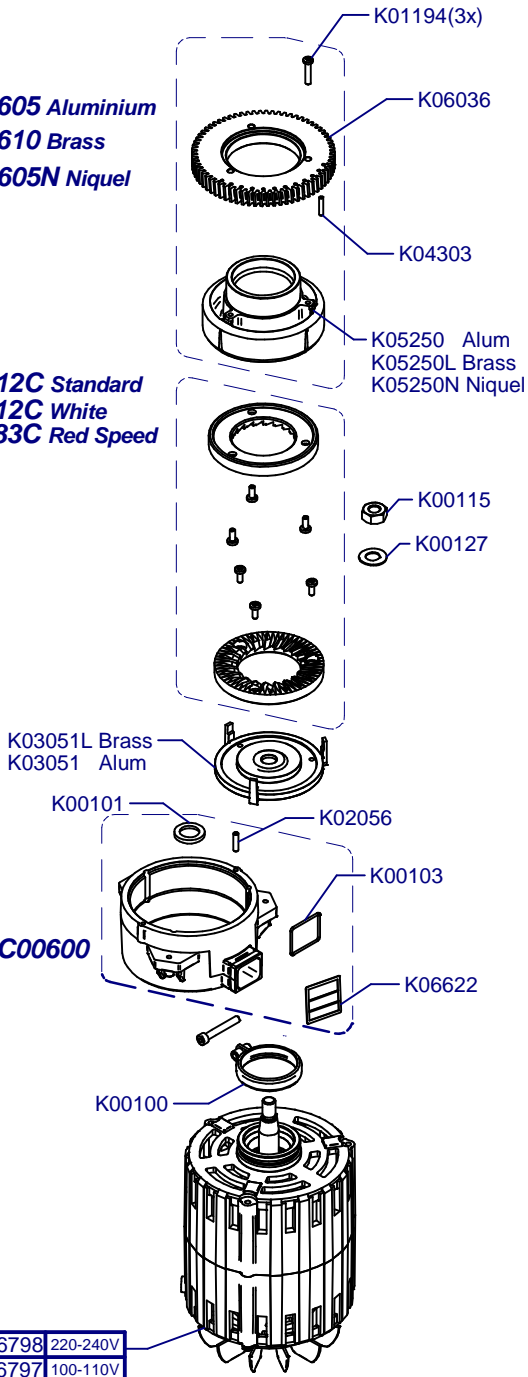

F8 Fresh On Demand

Updated 13/06/2022

K00133	K01330	K00424
CEE	CEE SGS	SUIZA
K03369	K00367	K00113
AUST	UK	USA

A

Tolva / Hopper

Horquilla / Fork

Cover / Cover

Regulador / Regulator

Molienda / Grind

C00605 Aluminium
C00610 Brass
C00605N Niquel

K03812C Standard
K03412C White
K01483C Red Speed

Transport Support Option
K07818E

- C00631**
= C00605 + C00600 Alum
- C00630**
= C0610 + C00600 Bras
- C00631N**
= C0605N + C00600 Ni

Placa Base / Mother Board

C00500 (220-240V)
C00505 (100-110V)

**Portafilter
Detector**

Prensa Regulable / Adjustable Tamper
Sólo sin balanza/ Only without scale

C06756 Ø53 Right
C06757 Ø53 Left
C06758 Ø54 Right
C06759 Ø54 Left
C06760 Ø57 Right
C06761 Ø57 Left

C06746 Left
C06745 Right

C06743 Ø57
C06744 Ø54
C06755 Ø53

Balanza / Scale

(*) Porta Filters with Diagonal Fixing

C07434