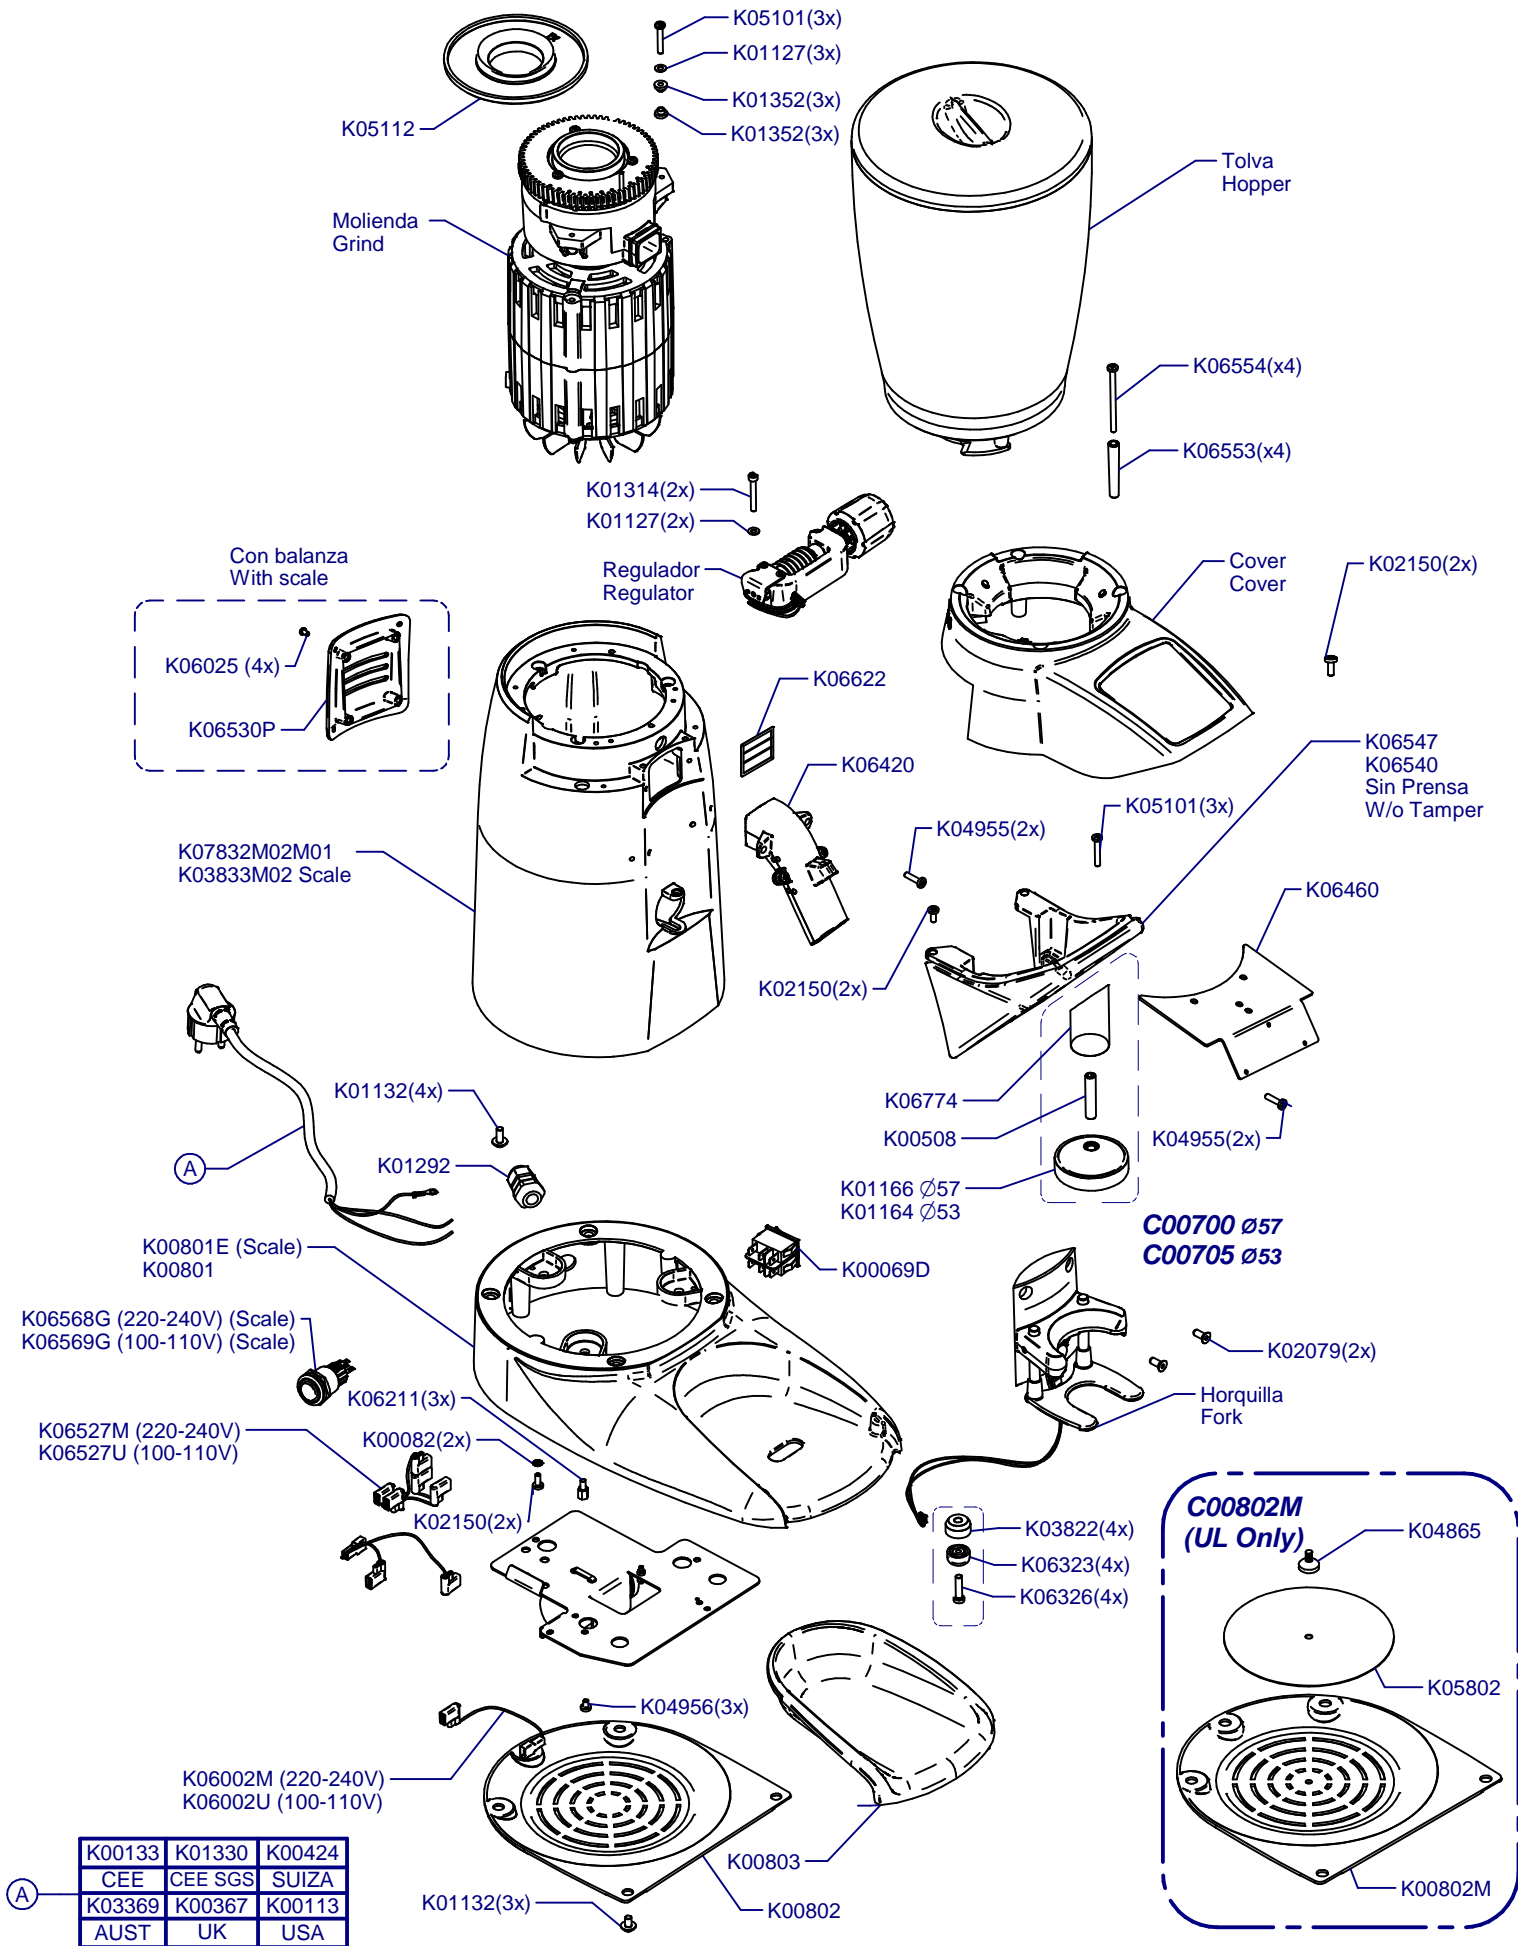

F8 Fresh On Demand

Updated 13/06/2022

K00133	K01330	K00424
CEE	CEE SGS	SUIZA
K03369	K00367	K00113
AUST	UK	USA

A

Tolva / Hopper

Horquilla / Fork

Cover / Cover

Regulador / Regulator

Molienda / Grind

C00605 Aluminium
C00610 Brass
C00605N Niquel

K03812C Standard
K03412C White
K01483C Red Speed

Transport Support Option
K07818E

- C00631**
= C00605 + C00600 Alum
- C00630**
= C0610 + C00600 Bras
- C00631N**
= C0605N + C00600 Ni

Placa Base / Mother Board

C00500 (220-240V)
C00505 (100-110V)

**Portafilter
Detector**

Prensa Regulable / Adjustable Tamper
Sólo sin balanza/ Only without scale

C06756 Ø53 Right
C06757 Ø53 Left
C06758 Ø54 Right
C06759 Ø54 Left
C06760 Ø57 Right
C06761 Ø57 Left

C06746 Left
C06745 Right

C06743 Ø57
C06744 Ø54
C06755 Ø53

Balanza / Scale

(*) Porta Filters with Diagonal Fixing

C07434