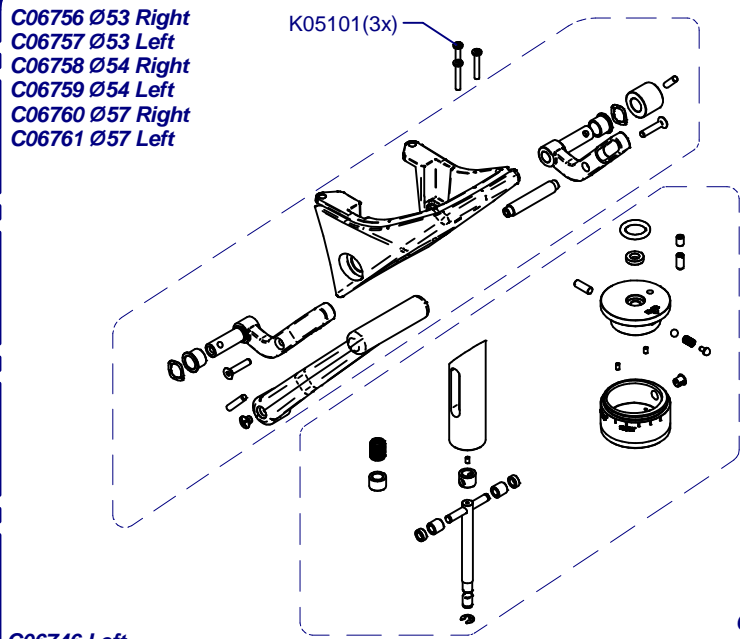

Molienda / Grind

C00605 Aluminium
C00610 Brass
C00605N Niquel

K03812C Standard
K03412C White
K01483C Red Speed

Transport Support Option
K07818E

- C00631**
= C00605 + C00600 Alum
- C00630**
= C0610 + C00600 Bras
- C00631N**
= C0605N + C00600 Ni

Placa Base / Mother Board

C00500 (220-240V)
C00505 (100-110V)

**Portafilter
Detector**

Prensa Regulable / Adjustable Tamper
Sólo sin balanza/ Only without scale

C06756 Ø53 Right
C06757 Ø53 Left
C06758 Ø54 Right
C06759 Ø54 Left
C06760 Ø57 Right
C06761 Ø57 Left

C06746 Left
C06745 Right

C06743 Ø57
C06744 Ø54
C06755 Ø53

Balanza / Scale

(*) Porta Filters with Diagonal Fixing

C07434