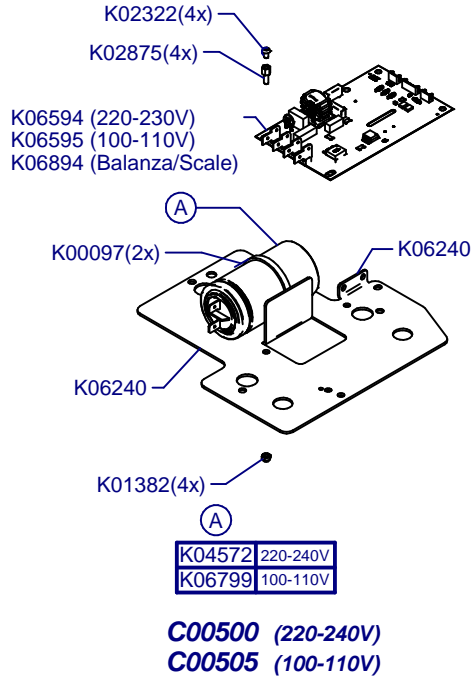

Molienda / Grind

C00605 Aluminium
C00610 Brass
C00605N Niquel

K03812C Standard
K03412C White
K01483C Red Speed

Transport Support Option
K07818E

- C00631**
= C00605 + C00600 Alum
- C00630**
= C0610 + C00600 Bras
- C00631N**
= C0605N + C00600 Ni

Placa Base / Mother Board

C00500 (220-240V)
C00505 (100-110V)

**Portafilter
Detector**

Prensa Regulable / Adjustable Tamper
Sólo sin balanza/ Only without scale

C06756 Ø53 Right
C06757 Ø53 Left
C06758 Ø54 Right
C06759 Ø54 Left
C06760 Ø57 Right
C06761 Ø57 Left

C06746 Left
C06745 Right

C06743 Ø57
C06744 Ø54
C06755 Ø53

Balanza / Scale

(*) Porta Filters with Diagonal Fixing

C07434