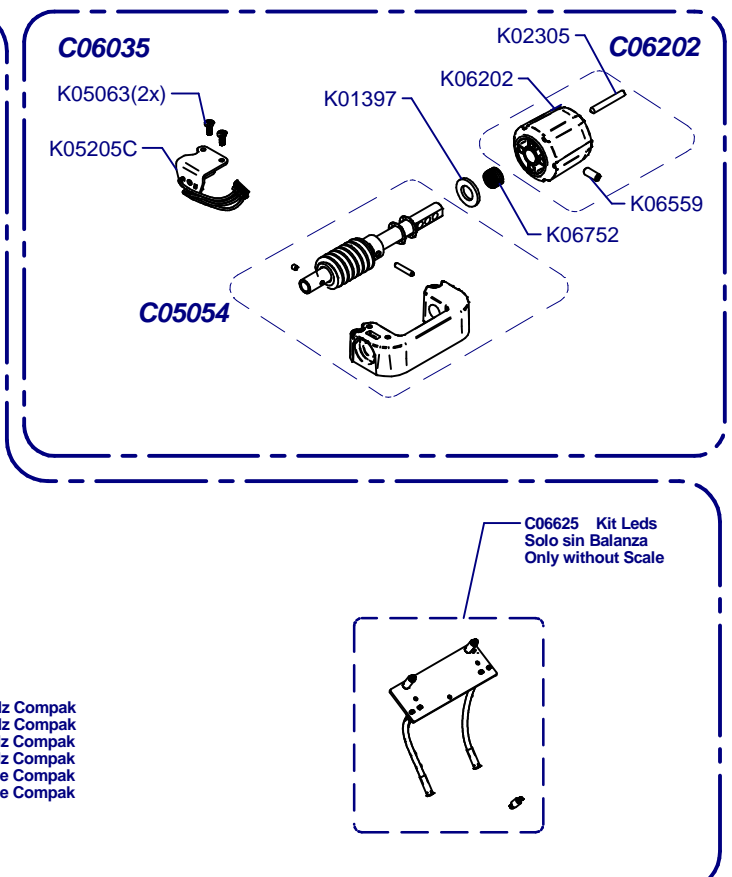

F8 Fresh On Demand

Updated 13/06/2022

K00133	K01330	K00424
CEE	CEE SGS	SUIZA
K03369	K00367	K00113
AUST	UK	USA

A

Tolva / Hopper

Horquilla / Fork

Cover / Cover

Regulador / Regulator

Molienda / Grind

C00605 Aluminium
C00610 Brass
C00605N Niquel

K03812C Standard
K03412C White
K01483C Red Speed

Transport Support Option
K07818E

- C00631**
= C00605 + C00600 Alum
- C00630**
= C0610 + C00600 Bras
- C00631N**
= C0605N + C00600 Ni

Placa Base / Mother Board

C00500 (220-240V)
C00505 (100-110V)

**Portafilter
Detector**

Prensa Regulable / Adjustable Tamper
Sólo sin balanza/ Only without scale

C06756 Ø53 Right
C06757 Ø53 Left
C06758 Ø54 Right
C06759 Ø54 Left
C06760 Ø57 Right
C06761 Ø57 Left

C06746 Left
C06745 Right

C06743 Ø57
C06744 Ø54
C06755 Ø53

Balanza / Scale

(*) Porta Filters with Diagonal Fixing

C07434