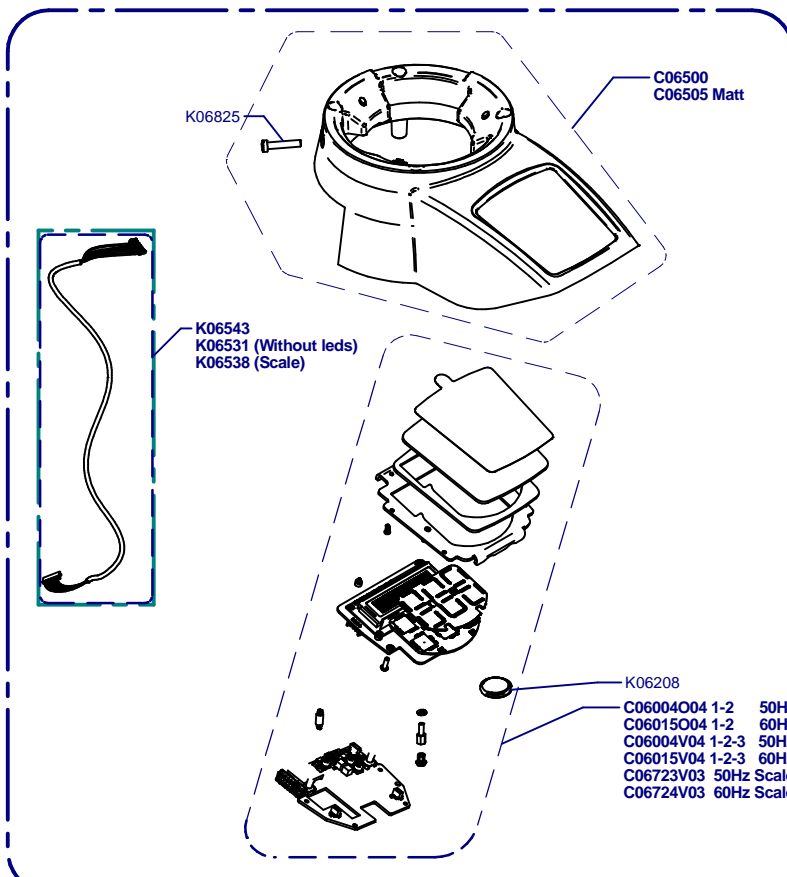

F8 Fresh On Demand

Updated 13/06/2022

K00133	K01330	K00424
CEE	CEE SGS	SUIZA
K03369	K00367	K00113
AUST	UK	USA

A

Tolva / Hopper

Horquilla / Fork

Cover / Cover

Regulador / Regulator

Molienda / Grind

C00605 Aluminium
C00610 Brass
C00605N Niquel

K03812C Standard
K03412C White
K01483C Red Speed

Transport Support Option
K07818E

- C00631**
= C00605 + C00600 Alum
- C00630**
= C0610 + C00600 Bras
- C00631N**
= C0605N + C00600 Ni

Placa Base / Mother Board

C00500 (220-240V)
C00505 (100-110V)

**Portafilter
Detector**

Prensa Regulable / Adjustable Tamper
Sólo sin balanza/ Only without scale

C06756 Ø53 Right
C06757 Ø53 Left
C06758 Ø54 Right
C06759 Ø54 Left
C06760 Ø57 Right
C06761 Ø57 Left

C06746 Left
C06745 Right

C06743 Ø57
C06744 Ø54
C06755 Ø53

Balanza / Scale

(*) Porta Filters with Diagonal Fixing

C07434