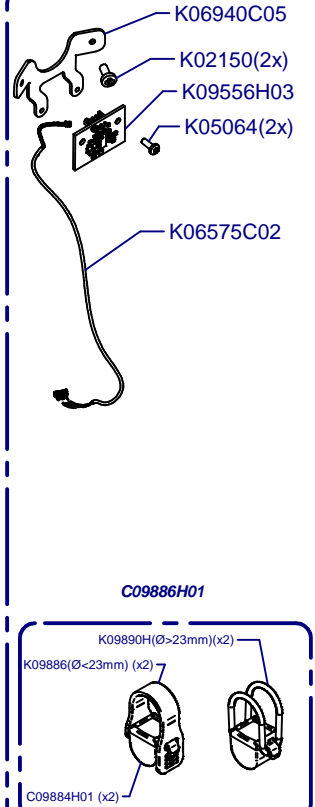

F8 Fresh On Demand

Updated 13/06/2022

K00133	K01330	K00424
CEE	CEE SGS	SUIZA
K03369	K00367	K00113
AUST	UK	USA

A

Tolva / Hopper

Horquilla / Fork

Cover / Cover

Regulador / Regulator

Molienda / Grind

C00605 Aluminium
C00610 Brass
C00605N Niquel

K03812C Standard
K03412C White
K01483C Red Speed

Transport Support Option
K07818E

- C00631**
= C00605 + C00600 Alum
- C00630**
= C0610 + C00600 Bras
- C00631N**
= C0605N + C00600 Ni

Placa Base / Mother Board

C00500 (220-240V)
C00505 (100-110V)

**Portafilter
Detector**

Prensa Regulable / Adjustable Tamper
Sólo sin balanza/ Only without scale

C06756 Ø53 Right
C06757 Ø53 Left
C06758 Ø54 Right
C06759 Ø54 Left
C06760 Ø57 Right
C06761 Ø57 Left

C06746 Left
C06745 Right

C06743 Ø57
C06744 Ø54
C06755 Ø53

Balanza / Scale

(*) Porta Filters with Diagonal Fixing

C07434