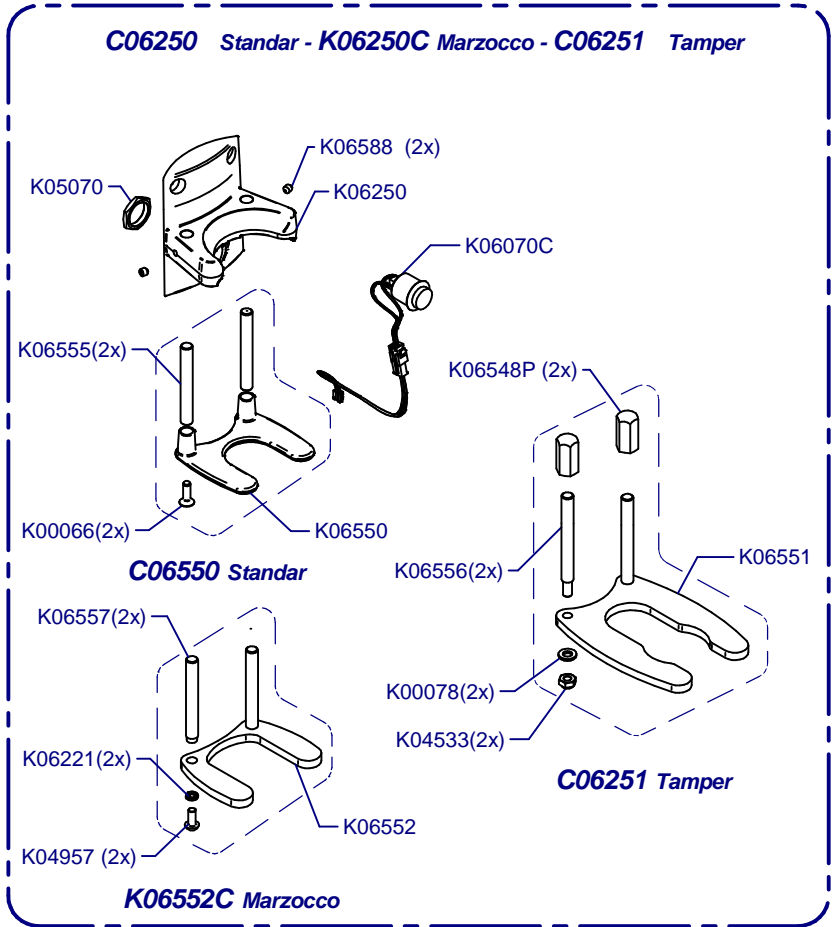

F8 Fresh On Demand

Updated 13/06/2022

K00133	K01330	K00424
CEE	CEE SGS	SUIZA
K03369	K00367	K00113
AUST	UK	USA

A

Tolva / Hopper

Horquilla / Fork

Cover / Cover

Regulador / Regulator

Molienda / Grind

C00605 Aluminium
C00610 Brass
C00605N Niquel

K03812C Standard
K03412C White
K01483C Red Speed

Transport Support Option
K07818E

- C00631**
= C00605 + C00600 Alum
- C00630**
= C0610 + C00600 Bras
- C00631N**
= C0605N + C00600 Ni

Placa Base / Mother Board

C00500 (220-240V)
C00505 (100-110V)

**Portafilter
Detector**

Prensa Regulable / Adjustable Tamper
Sólo sin balanza/ Only without scale

C06756 Ø53 Right
C06757 Ø53 Left
C06758 Ø54 Right
C06759 Ø54 Left
C06760 Ø57 Right
C06761 Ø57 Left

C06746 Left
C06745 Right

C06743 Ø57
C06744 Ø54
C06755 Ø53

Balanza / Scale

(*) Porta Filters with Diagonal Fixing

C07434