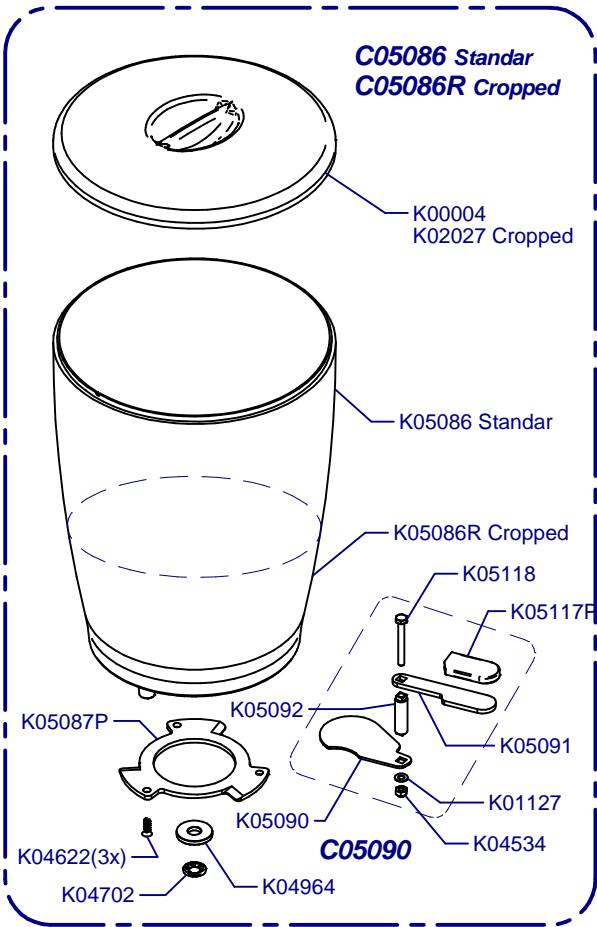

F8 Fresh On Demand

Updated 13/06/2022

K00133	K01330	K00424
CEE	CEE SGS	SUIZA
K03369	K00367	K00113
AUST	UK	USA

A

Tolva / Hopper

Horquilla / Fork

Cover / Cover

Regulador / Regulator

Molienda / Grind

C00605 Aluminium
C00610 Brass
C00605N Niquel

K03812C Standard
K03412C White
K01483C Red Speed

Transport Support Option
K07818E

- C00631**
= C00605 + C00600 Alum
- C00630**
= C0610 + C00600 Bras
- C00631N**
= C0605N + C00600 Ni

Placa Base / Mother Board

C00500 (220-240V)
C00505 (100-110V)

**Portafilter
Detector**

Prensa Regulable / Adjustable Tamper
Sólo sin balanza/ Only without scale

C06756 Ø53 Right
C06757 Ø53 Left
C06758 Ø54 Right
C06759 Ø54 Left
C06760 Ø57 Right
C06761 Ø57 Left

C06746 Left
C06745 Right

C06743 Ø57
C06744 Ø54
C06755 Ø53

Balanza / Scale

(*) Porta Filters with Diagonal Fixing

C07434