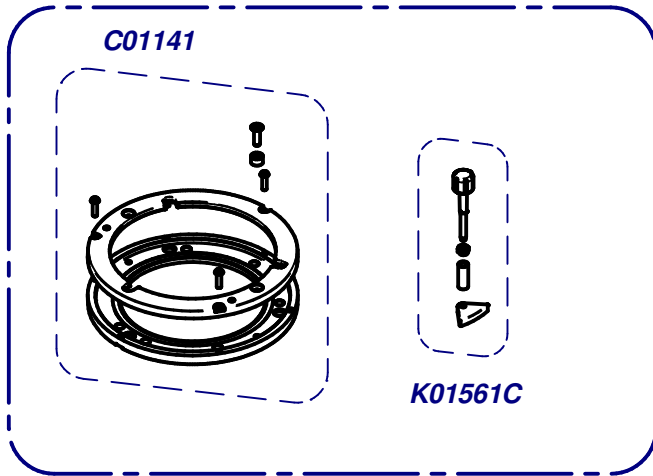

K10 Master Conic Traditional

Updated 02/05/2019

Sis. Paralel / Parallel Sys.